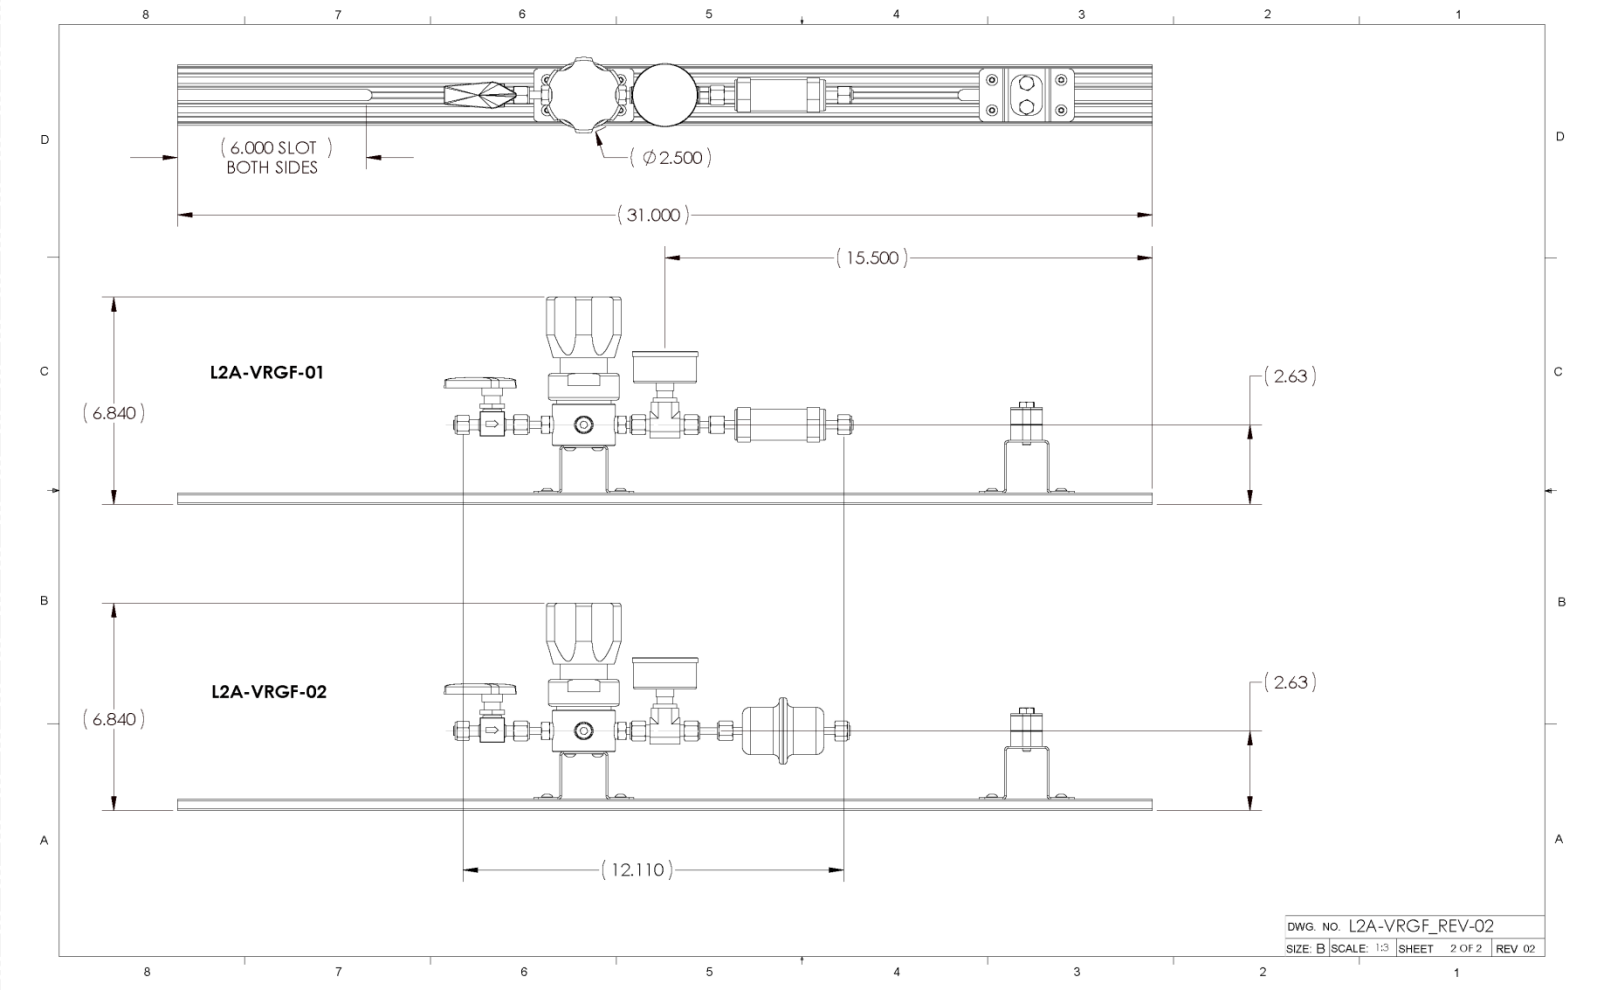

Performance Specifications:

Leak rate: 1 x 10⁻⁹ atmospheric cc/sec Helium leak rate

Packaging: Torque seal on mechanical connections, double bagged sealed 10mil clear poly bags, packaged into Invatech proprietary protective light weight packaging.

Lot traceability: All Gas sticks are labeled with part number and serial number. Serial number traces all components to manufacturing date, actual scanned test strips, manufacturing assembler, QA/QC tester, who it was sold to and when.

Letter	L	2	A	-	V	R	G	F
Digit	1	2	3	-	4	5	6	7
Digit	Description							
1	Purity Level							
2	Piping Size							
3	Operating Range (Flow rate, Pressure)							
4	Isolation Valve Type							
5	Pressure Regulator Type							
6	Pressure Indicator Type							
7	POU Filter Type							

www.gassticks.com